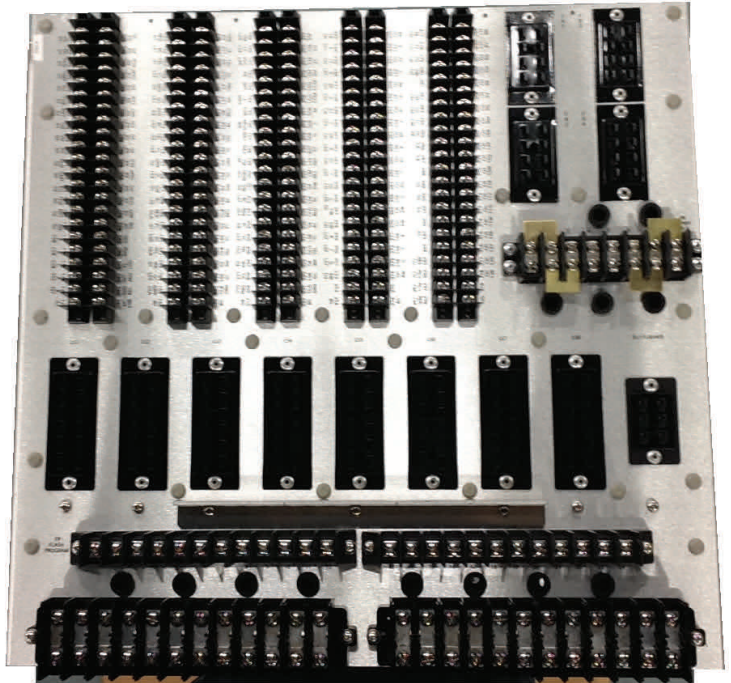

EAGLE TRAFFIC CONTROL SYSTEMS

A DIVISION OF  **BROWN**
Traffic Products, Inc.

EAGLE LOAD BAYS NEMA TS-1 TF4000 SERIES

EAGLE load bays are available in dedicated four, six, eight, twelve, and sixteen load switch configurations.

The TF4000 series load bays are hardwired for ease of maintenance and economical modification.

The load bays can be programmed from the front panel, using only a screwdriver.

The load bays will fit into most existing EAGLE cabinets and can be installed in less than four (4) hours.

TF4014

Part Number	TF4002	TF4004	TF4008	TF4014	TF4016
Controller	NEMA TS-1	NEMA TS-1	NEMA TS-1	NEMA TS-1	NEMA TS-1
Monitor	NEMA 3CH	NEMA 6CH	NEMA 12CH	NEMA 12CH*	NEMA 12CH
Load Switch Positions	4	8	12	8	16
Flash Relay Positions	1	4	6	4	8
NEMA-2 Circuit Flasher	1	1	1	1	1
Power Distribution	30A	30A**	50A**	30A**	50A**
Dimensions	15"Hx19"W	18.5"H x 19"W	18.5"H x 28.25"W	18.5"H x 19"W	18.5"H x 28.25"W

*8 Usable channels

** External power distribution panel configured to customer requirements

Brown Traffic Products

8004 Cameron Road, Austin, TX

<http://www.browntraffic.com>