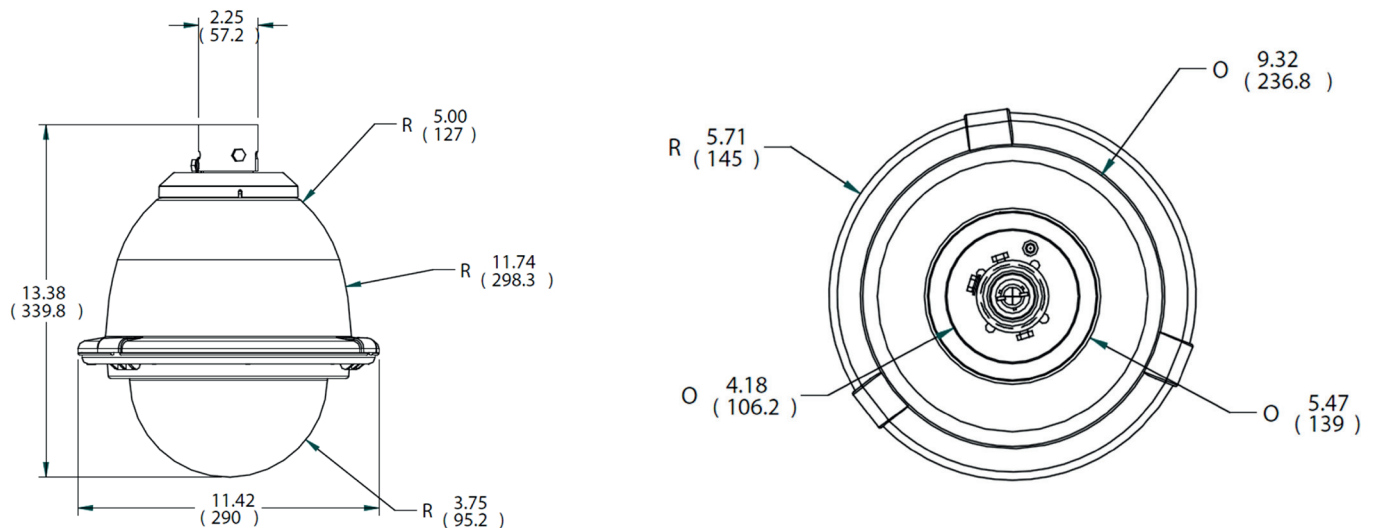

Technical Specifications

HSD621PRH Pressurized IP PTZ dome with D/N, WDR

Camera

Image sensor	1/4" CCD	
Optical zoom	35x	
Digital zoom	12x	
Resolution	NTSC	PAL
Effective pixels	380k	440k
Horizontal resolution	540 TVL	540 TVL
D1	720x480	720x576
½D1	352x480	352x576
2CIF	720x240	720x288
CIF	352x240	352x288
QCIF	176x120	176x144
Electronic shutter	1~1/30k s.	
Synchronization	Internal/line lock	
Video output	1.0 Vpp/75Ω, BNC (gold-plated center pin)	
S/N ratio	>50 dB (AGC off)	
Minimum illumination	0.1 lux (color), 0.01 lux (B/W)	
Focal length	3.5~119mm	
Focus mode	Auto/ manual	
White balance	Auto/ manual	
Iris control	Auto/ manual	
AGC control	Auto/ manual	
Backlight compensation	On/ Off	

Functions

Motion detection	On/ Off
Day/ Night (IR-cut filter)	On/ Off
Digital slow shutter	On/ Off
Electronic image stabilizer	On/ Off (5hz/10Hz)
Wide Dynamic Range	On/ Off (Ratio/Shutter/Iris levels 0-128)
Privacy masks	8 (Black/White/Mosaic (3 levels))
PTZ coordinate data	Via API or Pelco-D (set/get)
Directional OSD	Compass direction, Azimuth, Elevation