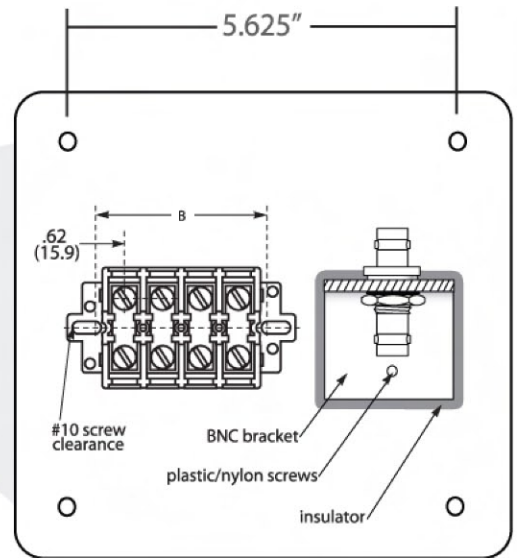

Neoprene Gasket

Key Features

- AL#356 Cast Aluminum
- Neoprene gasket
- Stainless steel hinge pins
- Removeable 7" x 7" back panel
- Isolated BNC Bracket
- Mounts on to 1.5" diameter pole

SPECIFICATIONS

Base Mount Double Row
Terminal Blocks
Rating: 60A, 600V*
Wire Range : #6-22 AWG CU

SPECIFICATIONS

BNC Coax Adapter, Female/Female, Bulkhead

Temple, Inc.
P.O. Box 2066
Decatur, AL 35602
1.800.633.3221
Fax: 256.353.4578

VIDEO SPLICE CABINET

NEMA 4X CABINET with ISOLATED BNC BRACKET

1.800.633.3221

www.temple-inc.com

TECHNICAL SPECIFICATIONS

Bill of Materials Table		
ITEM NO.	DESCRIPTION	Default/ QTY.
1	Box Casting (AL356)	1
2	.250" x 1.25" Spring Pin Stainless	2
3	Lid Casting (AL356)	1
4	3/8" Neoprene Cord Gasket x 36.42"	1
5	1/4" Push Nut Bolt Retainer	2
6	1/4-20 x 1.00" Hex Cap Screw Stainless	2

OPTIONS
POLE SIZE: 1 1/2"
ORNAMENTAL FRAME MOUNT
PAINT

Notes:

- All assemblies are supplied standard with stainless fasteners and natural aluminum alodine coating.
- Please specify options when ordering.
- Installs to poles 1.5" in diameter via bracket.