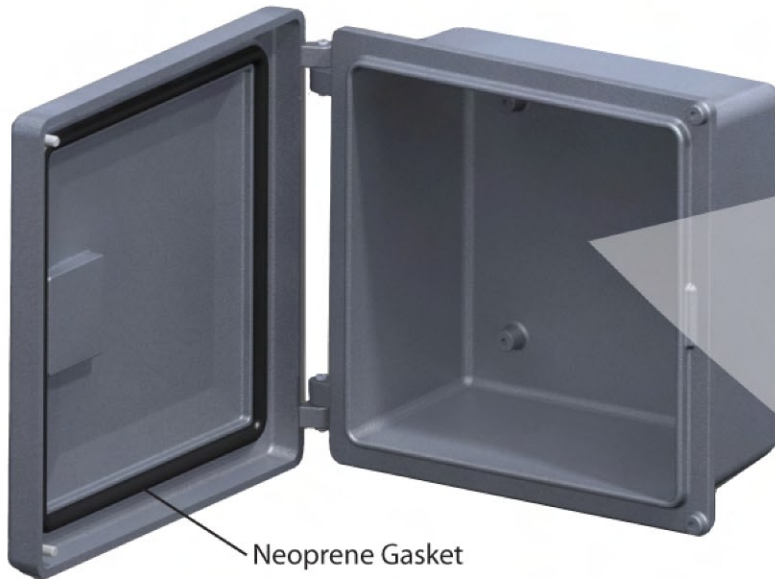

TF4001CAMSP

VIDEO SPLICE CABINET

NEMA 4X CABINET with ISOLATED BNC BRACKET

1.800.633.3221

www.temple-inc.com

8.345H"

8.345W"

4.425D"

Neoprene Gasket

Key Features

- AL#356 Cast Aluminum
- Neoprene gasket
- Stainless steel hinge pins
- Removeable 7" x 7" back panel
- Isolated BNC Bracket
- Mounts on to 1.5" diameter pole

SPECIFICATIONS

Base Mount Double Row
Terminal Blocks
Rating: 60A, 600V*
Wire Range : #6-22 AWG CU

SPECIFICATIONS

BNC Coax Adapter, Female/Female, Bulkhead

Temple, Inc.
P.O. Box 2066
Decatur, AL 35602
1.800.633.3221
Fax: 256.353.4578

VIDEO SPLICE CABINET

NEMA 4X CABINET with ISOLATED BNC BRACKET

1.800.633.3221

www.temple-inc.com

TECHNICAL SPECIFICATIONS

Bill of Materials Table		
ITEM NO.	DESCRIPTION	Default/ QTY.
1	Box Casting (AL356)	1
2	.250" x 1.25" Spring Pin Stainless	2
3	Lid Casting (AL356)	1
4	3/8" Neoprene Cord Gasket x 36.42"	1
5	1/4" Push Nut Bolt Retainer	2
6	1/4-20 x 1.00" Hex Cap Screw Stainless	2