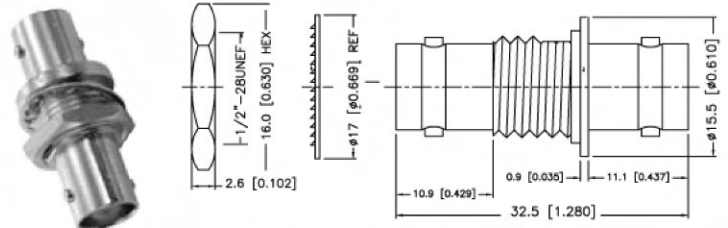

Neoprene Gasket

Key Features

- AL#356 Cast Aluminum
- Neoprene gasket
- Stainless steel hinge pins
- Removeable 7" x 7" back panel
- Isolated BNC Bracket
- Mounts on to 1.5" diameter pole

SPECIFICATIONS

Base Mount Double Row
Terminal Blocks
Rating: 60A, 600V*
Wire Range : #6-22 AWG CU

SPECIFICATIONS

BNC Coax Adapter, Female/Female, Bulkhead

Temple, Inc.
P.O. Box 2066
Decatur, AL 35602
1.800.633.3221
Fax: 256.353.4578

VIDEO SPLICE CABINET

NEMA 4X CABINET with ISOLATED BNC BRACKET

1.800.633.3221

www.temple-inc.com

TECHNICAL SPECIFICATIONS

Bill of Materials Table		
ITEM NO.	DESCRIPTION	Default/ QTY.
1	Box Casting (AL356)	1
2	.250" x 1.25" Spring Pin Stainless	2
3	Lid Casting (AL356)	1
4	3/8" Neoprene Cord Gasket x 36.42"	1
5	1/4" Push Nut Bolt Retainer	2
6	1/4-20 x 1.00" Hex Cap Screw Stainless	2