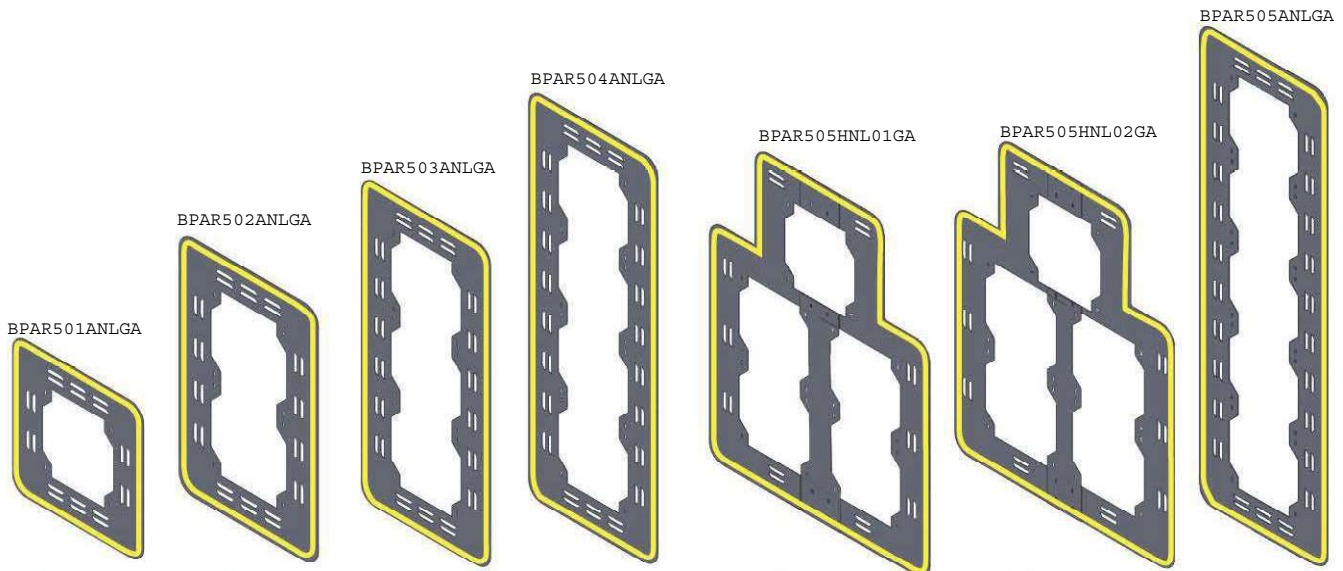

Temple

1.800.633.3221

www.temple-inc.com

Traffic Signal Backplates Aluminum Traffic Signal Backplate Assemblies

Reflective Edge Backplates

Just Add

R

to the part
number

Part Number	Reflective Edge	Signal Type	Mounting Option	Designed to fit
BPAR501ANLGA	Type III Yellow tape	1-Section	Mast Arm/Span Wire	Poly. & Alum. (SIG) Signals
BPAR502ANLGA	Type III Yellow tape	2-Section	Mast Arm/Span Wire	Poly. & Alum. (SIG) Signals
BPAR503ANLGA	Type III Yellow tape	3-Section	Mast Arm/Span Wire	Poly. & Alum. (SIG) Signals
BPAR504ANLGA	Type III Yellow tape	4-Section	Mast Arm/Span Wire	Poly. & Alum. (SIG) Signals
BPAR505HNL01GA	Type III Yellow tape	5-Section	Span Wire, Cluster	Poly. & Alum. (SIG) Signals
BPAR505HNL02GA	Type III Yellow tape	5-Section	Mast Arm, Cluster	Poly. & Alum. (SIG) Signals
BPAR505ANLGA	Type III Yellow tape	5-Section	Mast Arm, In-Line	Poly. & Alum. (SIG) Signals